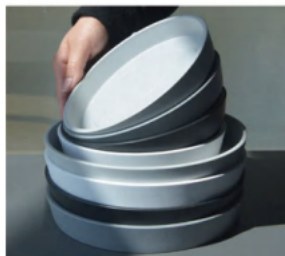

DEREK series

Product color

Item No.	Top Dia	Height	Weight
X-1	5.9 inch	9.0 inch	440g
X-2	6.9 inch	10.6 inch	700g
X-3	7.9 inch	11.8 inch	1050g

DEREK series

Item No.	Top Dia	Bottom Dia	Height	Weight
P-1	4.3 inch	3.5 inch	0.63 inch	51g
P-2	5 inch	4.3 inch	0.71 inch	74g
P-3	5.9 inch	5.1 inch	0.83 inch	100g
P-4	6.7 inch	5.9 inch	0.94 inch	145g
P-5	7.9 inch	6.1 inch	1.06 inch	200g
P-6	9.4 inch	8.5 inch	1.22 inch	280g